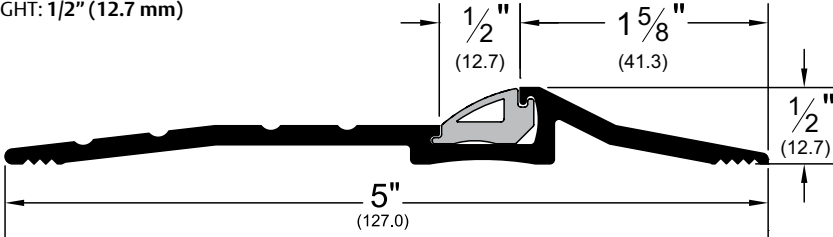

# Architectural Door Accessories

**ASSA ABLOY**

Pemko Commercial Thresholds:  
Latching Panic Exit Saddles

The global leader in  
door opening solutions

2009\_PK

AVAILABLE FINISHES: A, D  
WIDTH: 5" (127.0 mm)  
HEIGHT: 1/2" (12.7 mm)