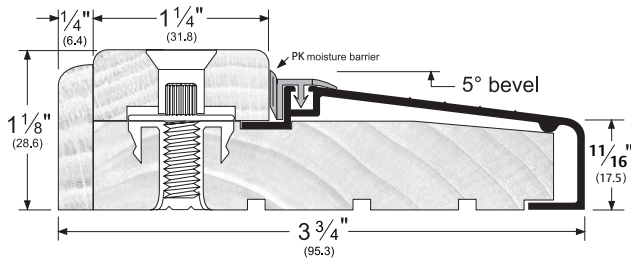

### 93518\_W

AVAILABLE FINISHES: A, D  
WIDTH: 3-3/4" (95.3 mm)  
HEIGHT: 1-1/8" (28.6 mm)

A (Mill Finish Aluminum)  
D (Dark Bronze Anodized Aluminum)

TITLE:
PREPARED FOR:
PREPARED BY:
DATE:
COMMENTS: