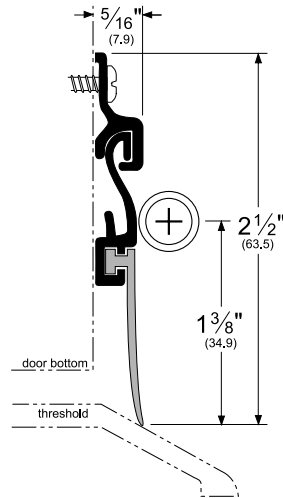

Architectural Door Accessories

ASSA ABLOY

Pemko Door Bottoms: Residential Automatic Door Bottoms

The global leader in
door opening solutions

405_V

AVAILABLE FINISHES: C, D, G, PW

WIDTH: 5/16" (7.9 mm)

HEIGHT TO STOP/BUTTON: 1-3/8" (34.9 mm)

TOTAL HEIGHT: 2-1/2" (63.5 mm)

C (Clear Anodized Aluminum)

D (Dark Bronze Anodized Aluminum)

G (Gold Anodized Aluminum)

PW (Painted White Aluminum)

TITLE:

PREPARED FOR:

PREPARED BY:

DATE:

COMMENTS: