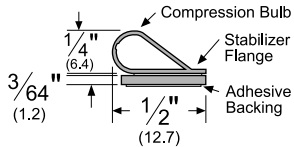

## Pemko Adhesive Gasketing: Hot Smoke Seal™/ SiliconSeal™ Combination Fire/ Smoke Gasketing

The global leader in  
door opening solutions

**HSS2000xS88\_**

AVAILABLE FINISHES: **BL, C, D, TAN, W**

AVAILABLE LENGTHS: **18', 20', 21', 24'**

WIDTH: **1/2" (12.7 mm)**

HEIGHT: **1/4" (6.4 mm) - S88; 3/64" (1.2 mm) - HSS2000**

TOTAL HEIGHT: **19/64" (7.6 mm)**

- BL** (Black)
- C** (Clear)
- D** (Dark Brown)
- TAN** (Tan)
- W** (White)

TITLE:
PREPARED FOR:
PREPARED BY:
DATE:
COMMENTS: