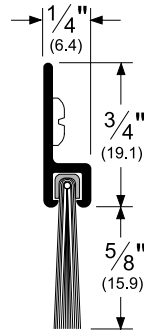

## Pemko Door Bottoms: Door Bottom Sweeps

The global leader in  
door opening solutions

**18061\_NB**

AVAILABLE FINISHES: C, D, G, PW

PROFILE HEIGHT:  $3/4"$  (19.1 mm)

INSERT HEIGHT:  $5/8"$  (15.9 mm) brush seal

TOTAL HEIGHT:  $1-1/8"$  (35.0 mm)

WIDTH:  $1/4"$  (6.4 mm)

C (Clear Anodized Aluminum)

D (Dark Bronze Anodized Aluminum)

G (Gold Anodized Aluminum)

PW (Painted White Aluminum)

TITLE:
PREPARED FOR:
PREPARED BY:
DATE:
COMMENTS: