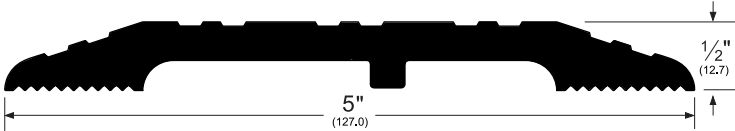

Architectural Door Accessories

ASSA ABLOY

Pemko Commercial Thresholds:
Modular Heavy Duty Thresholds

The global leader in
door opening solutions

1715_

AVAILABLE FINISHES: **A, AK, D**
WIDTH: **5" (127.0 mm)**
HEIGHT: **1/2" (12.7 mm)**