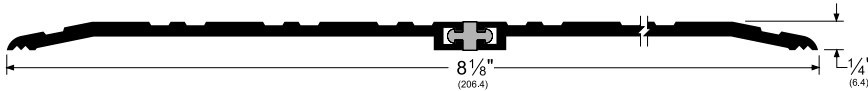

## Pemko Commercial Thresholds: Thermal Barrier Saddles

The global leader in  
door opening solutions

274x4\_FG

AVAILABLE FINISHES: A, B, D, G

WIDTH: 8-1/8" (206.4 mm)

HEIGHT: 1/4" (6.4 mm)

A (Mill Finish Aluminum)