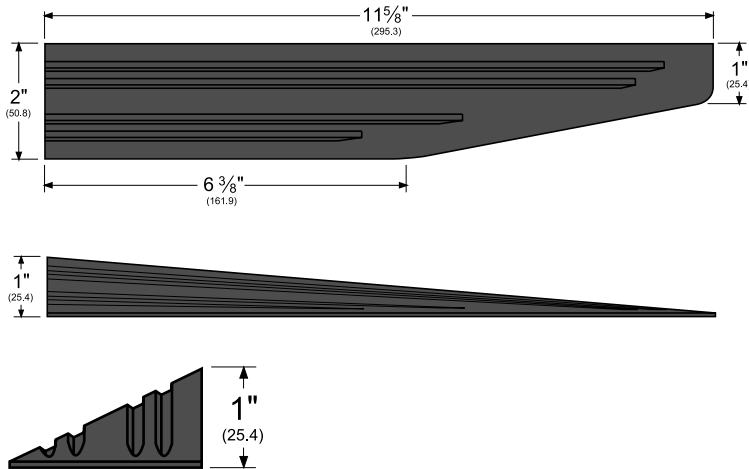

Architectural Door Accessories

ASSA ABLOY

Pemko Modular Ramps:
Rubber Ramp Miter Returns

The global leader in
door opening solutions

RR12_H

TITLE:
PREPARED FOR:
PREPARED BY:
DATE:
COMMENTS: