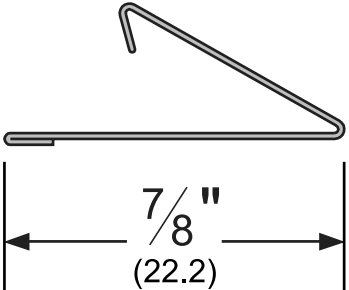

# Architectural Door Accessories

**ASSA ABLOY**

Pemko Perimeter Gasketing:  
Cushion "V" - Wood or Metal Doors

The global leader in  
door opening solutions

**\_74**

AVAILABLE FINISHES: **B**  
AVAILABLE LENGTHS: **96"**  
WIDTH: **7/8" (22.2 mm)**