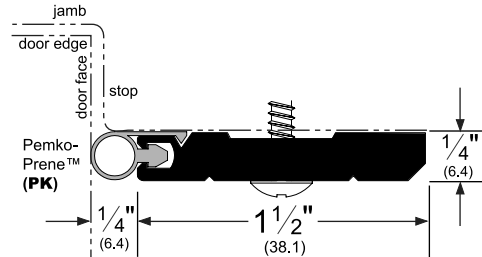

## Pemko Perimeter Gasketing: Heavy Duty Perimeter Gasketing-Head Section

The global leader in  
door opening solutions

2891\_PK

AVAILABLE FINISHES: A, D, G

WIDTH: 1/4" (6.4 mm)

PROFILE HEIGHT: 1-1/2" (38.1 mm)

TOTAL HEIGHT WITH INSERT: 1-3/4" (44.5 mm)

A (Mill Finish Aluminum)

D (Dark Bronze Anodized Aluminum)

G (Gold Anodized Aluminum)

TITLE:

PREPARED FOR:

PREPARED BY:

DATE: