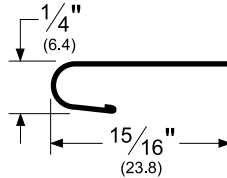

Architectural Door Accessories

ASSA ABLOY

Pemko Residential Thresholds: Hooks

The global leader in
door opening solutions

AVAILABLE FINISHES: **B, Z**
HEIGHT: **15/16" (23.8 mm)**
RETURN: **1/4" (6.4 mm)**

B (Bronze Metal, .018)
Z (Zinc Metal, .015)

TITLE:
PREPARED FOR:
PREPARED BY:
DATE:
COMMENTS: