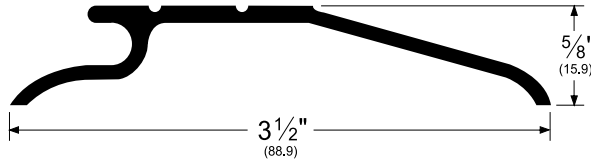

## Pemko Residential Thresholds: Interlocking Thresholds

The global leader in  
door opening solutions

### 110\_

AVAILABLE FINISHES: A, B, D, G

WIDTH: 3-1/2" (88.9 mm)

HEIGHT: 5/8" (15.9 mm)

A (Mill Finish Aluminum)

B (Mill Finish Extruded Bronze [Brass])

D (Dark Bronze Anodized)

G (Gold Anodized)