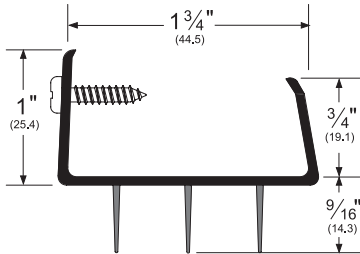

Architectural Door Accessories

ASSA ABLOY

Pemko Door Bottoms: Eco-V® Shoes

The global leader in
door opening solutions

2170_V

AVAILABLE FINISHES: **D, W**

AVAILABLE LENGTHS: **36", 48"**

WIDTH: **1-3/4" (44.5 mm)**

HEIGHT: **1" (25.4 mm)**

TOTAL HEIGHT: **1-9/16" (39.7 mm)**

(including seal)

D (Dark Brown Eco-V®)

W (White Eco-V®)

TITLE:
PREPARED FOR:
PREPARED BY:
DATE:
COMMENTS: