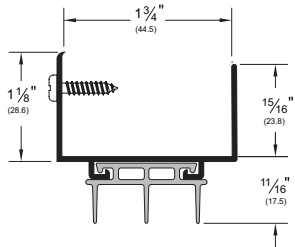

### 2173\_V

AVAILABLE FINISHES: A, BDG, D, G, PW

AVAILABLE LENGTHS: 36", 48"

WIDTH: 1-3/4" (44.5 mm)

TOTAL HEIGHT: 1-3/4" (44.5 mm)

HEIGHT: 1-1/16" (27.0 mm)

(including insert)

A (Mill Finish Aluminum)