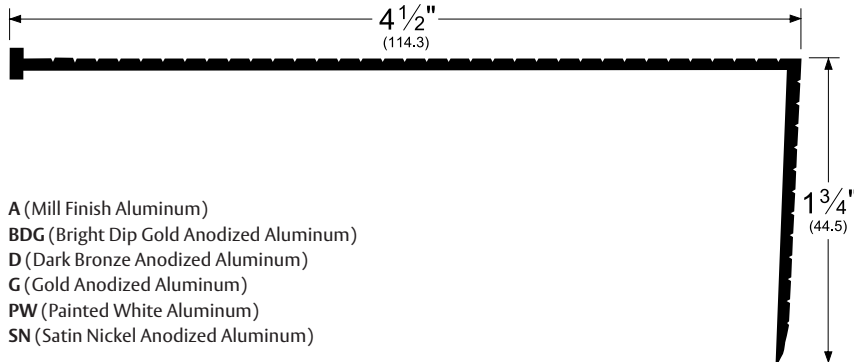

Architectural Door Accessories

ASSA ABLOY

Pemko Residential Thresholds: Sill Nosings

The global leader in
door opening solutions

327_

AVAILABLE FINISHES: **A, BDG, D, G, PW, SN**

WIDTH: **4-1/2" (114.3 mm)**

HEIGHT: **1-3/4" (44.5 mm)**

A (Mill Finish Aluminum)

BDG (Bright Dip Gold Anodized Aluminum)

D (Dark Bronze Anodized Aluminum)

G (Gold Anodized Aluminum)

PW (Painted White Aluminum)

SN (Satin Nickel Anodized Aluminum)