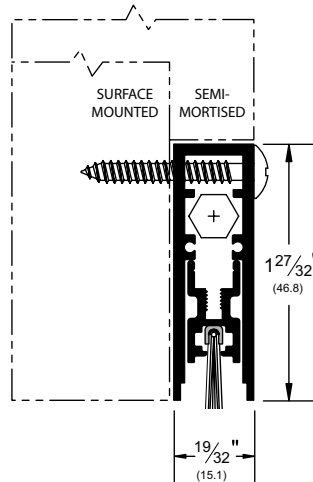

### 4131\_NBL

AVAILABLE FINISHES: **BDG**, **C**, **D**, **G**, **SN**  
WIDTH: **19/32"** (15.1 mm)  
HEIGHT: **1-27/32"** (46.8 mm)

**BDG** (Bright Dip Gold Anodized)  
**C** (Clear Anodized)  
**D** (Dark Bronze Anodized)  
**G** (Gold Anodized)  
**SN** (Satin Nickel Anodized)