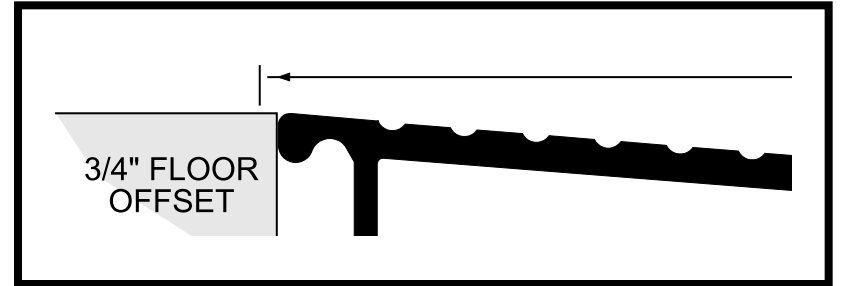

ASSA ABLOY

OFFSET: 3/4"
LENGTH: 9-1/4"
OF COMPONENTS: 2

R.75FMR_