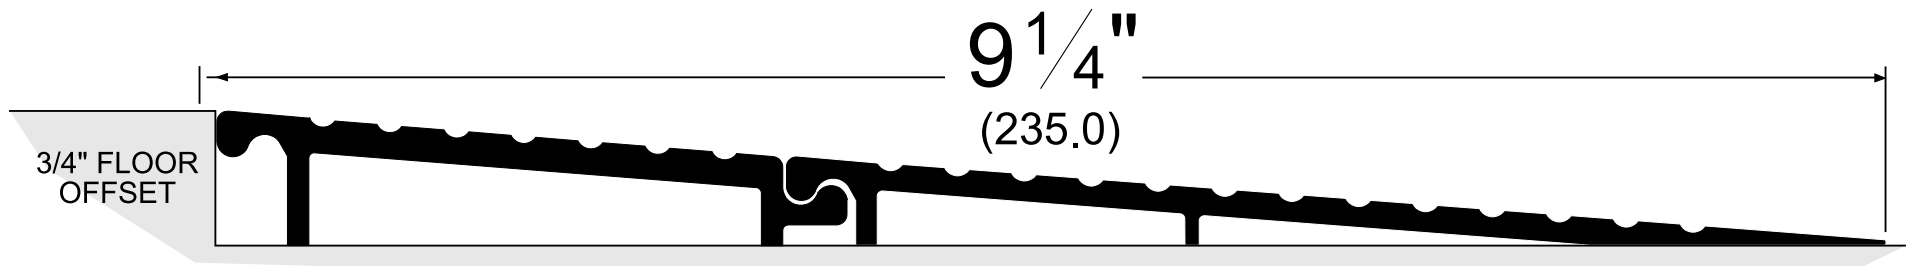

ASSA ABLOY

OFFSET: 3/4"
LENGTH: 9-1/4"
OF COMPONENTS: 2

R.75FMR_