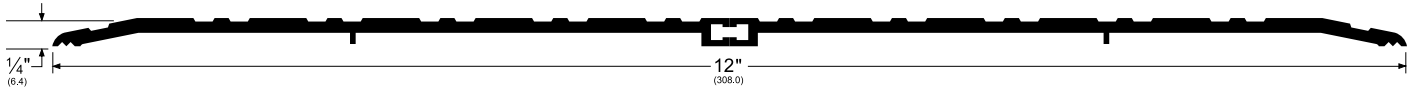

ASSA ABLOY

**COMMERCIAL THRESHOLDS:
THERMAL BARRIER SADDLES**

2746x6_  

AVAILABLE FINISHES: A, D, G

WIDTH: 12" (308.0mm)

HEIGHT: 1/4" (6.4 mm)

TITLE:
PREPARED FOR:
PREPARED BY:
DATE:
COMMENTS:

A (Mill Finish Aluminum)
D (Dark Bronze Anodized)
G (Gold Anodized)