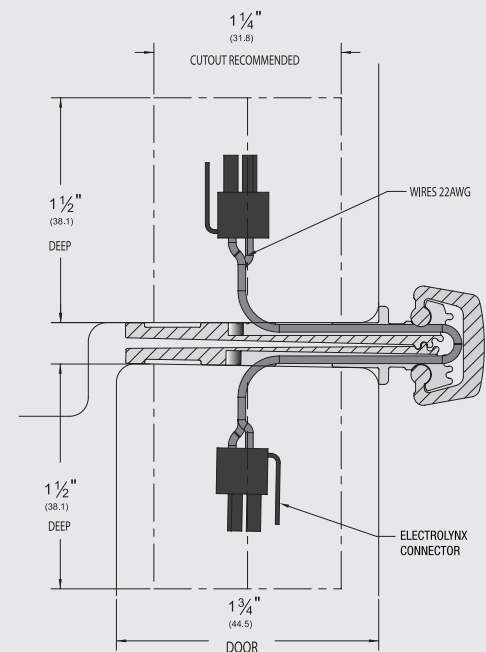

QC

Quick Connect hinges are provided in a single section with the wires already run through the hinge.

Electrical modification performance is under warranty for five (5) years.

How to Order:

Please see the catalog for the "shorthand code" for example, a Clear Anodized, Full-Mortise 83" hinge with a 4 wire Quick Connect transfer and Service/Removable module would be: CFM83HD x QC4-SER.

ElectroLynx® is a registered trademark of ASSA ABLOY Inc.

Technical Specifications:

- Available in 4, 8 or 12 TRI-FLEX titanium copper alloy cables
- QC12 hinge contains an 8 position and 4 position Molex connectors
- Wire is 22AWG
- Each conductor is capable of carrying 7 amps at 24 volts with a 16 amp inrush current for 820 milliseconds