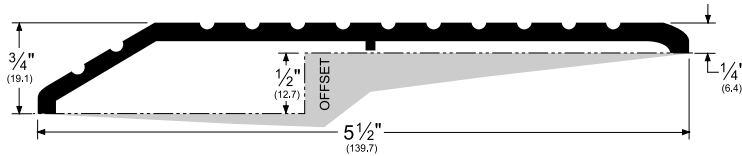

Architectural Door Accessories

ASSA ABLOY

Pemko Commercial Thresholds: Half Saddle/Offset Saddle Thresholds

The global leader in
door opening solutions

157_

AVAILABLE FINISHES: A, D, G
WIDTH: 5-1/2" (139.7 mm)
HEIGHT: 3/4" (19.1 mm)