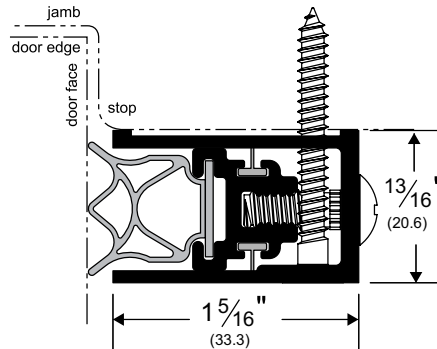

Architectural Door Accessories

ASSA ABLOY

Pemko Perimeter Gasketing: Adjustable Jamb Weatherstrip

The global leader in
door opening solutions

350_SPK

AVAILABLE FINISHES: C, D, G

WIDTH: 7/8" (22.2 mm)

PROFILE HEIGHT: 1-3/8" (34.9 mm)

TOTAL HEIGHT WITH INSERT: 1-1/2" (38.1 mm)

C (Clear Anodized Aluminum)

D (Dark Bronze Anodized Aluminum)

G (Gold Anodized Aluminum)

TITLE:

PREPARED FOR:

PREPARED BY:

DATE: