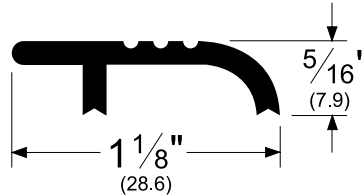

Architectural Door Accessories

ASSA ABLOY

Pemko Residential Thresholds: Threshold Caps

The global leader in
door opening solutions

101_ **BHMA** CERTIFIED

AVAILABLE FINISHES: A, B, BDG, D, G

WIDTH: 1-1/8" (28.6 mm)

HEIGHT: 5/16" (7.9 mm)

A (Mill Finish Aluminum)

B (Mill Finish Extruded Bronze [Brass])

BDG (Bright Dip Gold Anodized Aluminum)

D (Dark Bronze Anodized Aluminum)

G (Gold Anodized Aluminum)

TITLE:

PREPARED FOR: