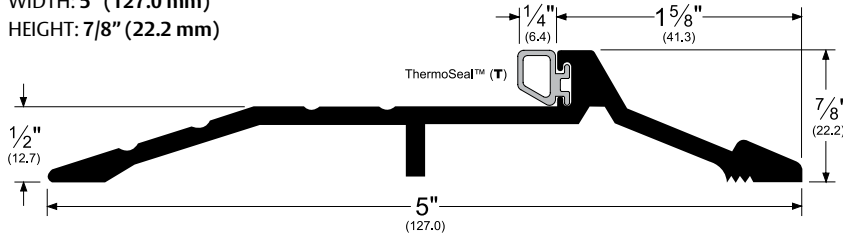

Architectural Door Accessories

ASSA ABLOY

Pemko Commercial Thresholds: Latching Panic Exit Saddles

The global leader in
door opening solutions

177_T

AVAILABLE FINISHES: A, B, D, G

WIDTH: 5" (127.0 mm)

HEIGHT: 7/8" (22.2 mm)