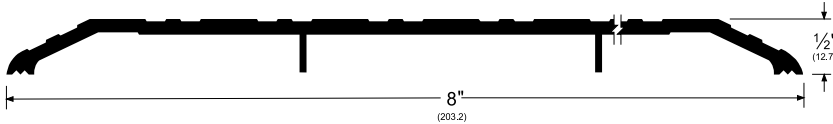

Architectural Door Accessories

ASSA ABLOY

Pemko Commercial Thresholds: Saddle Thresholds

The global leader in
door opening solutions

2548_

AVAILABLE FINISHES: A, D, G

WIDTH: 8" (203.2 mm)

HEIGHT: 1/2" (12.7 mm)