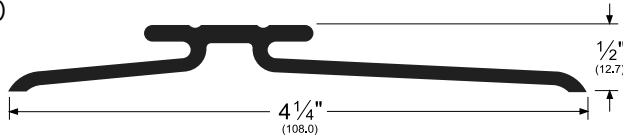

## Pemko Residential Thresholds: Interlocking Thresholds

The global leader in  
door opening solutions

**114\_** **BHMA**  
CERTIFIED

AVAILABLE FINISHES: A, B, D, G

WIDTH: 4-1/4" (108.0 mm)

HEIGHT: 1/2" (12.7 mm)