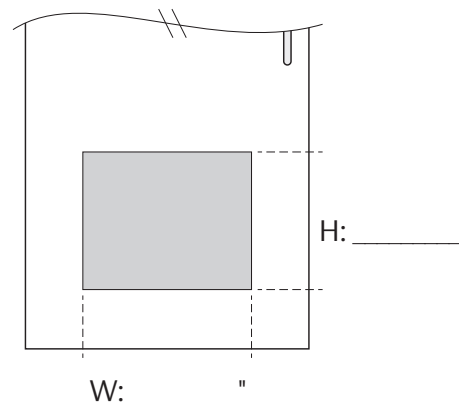

☐ 12" x 12" Qty: _____ Finish: _____

☐ 18" x 12" Qty: _____ Finish: _____

☐ 18" x 18" Qty: _____ Finish: _____

☐ 24" x 12" Qty: _____ Finish: _____

☐ 24" x 18" Qty: _____ Finish: _____

☐ 24" x 24" Qty: _____ Finish: _____

Fasteners: ☐ Standard ☐ Torx

Custom Sizes (If not ordering stock size):
Cutout Dimensions Only.