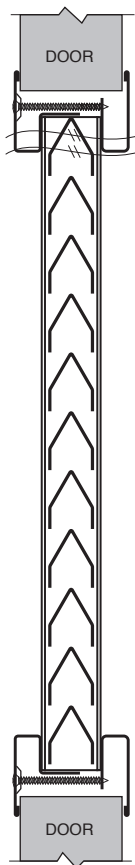

Architectural Door Accessories

ASSA ABLOY

Rockwood LV-IY Inverted Y Louver Order Form

The global leader in
door opening solutions

Complete this form and email to: orders.rockwood@assaabloy.com / or fax to: 800-922-9212

Customer Information

Contact Name: _____ Date: _____

Account #: _____ Phone/Fax: _____ / _____

Email: _____ PO #: _____ Line #: _____

For 1 3/4" wood or metal door only. When ordering use Cutout dimensions only (Width x Height).

☐ Please check box for partial shipment.

Stock LV-IY Sizes (only in Gray Primer, Beige, Dark Bronze Powder Coat):